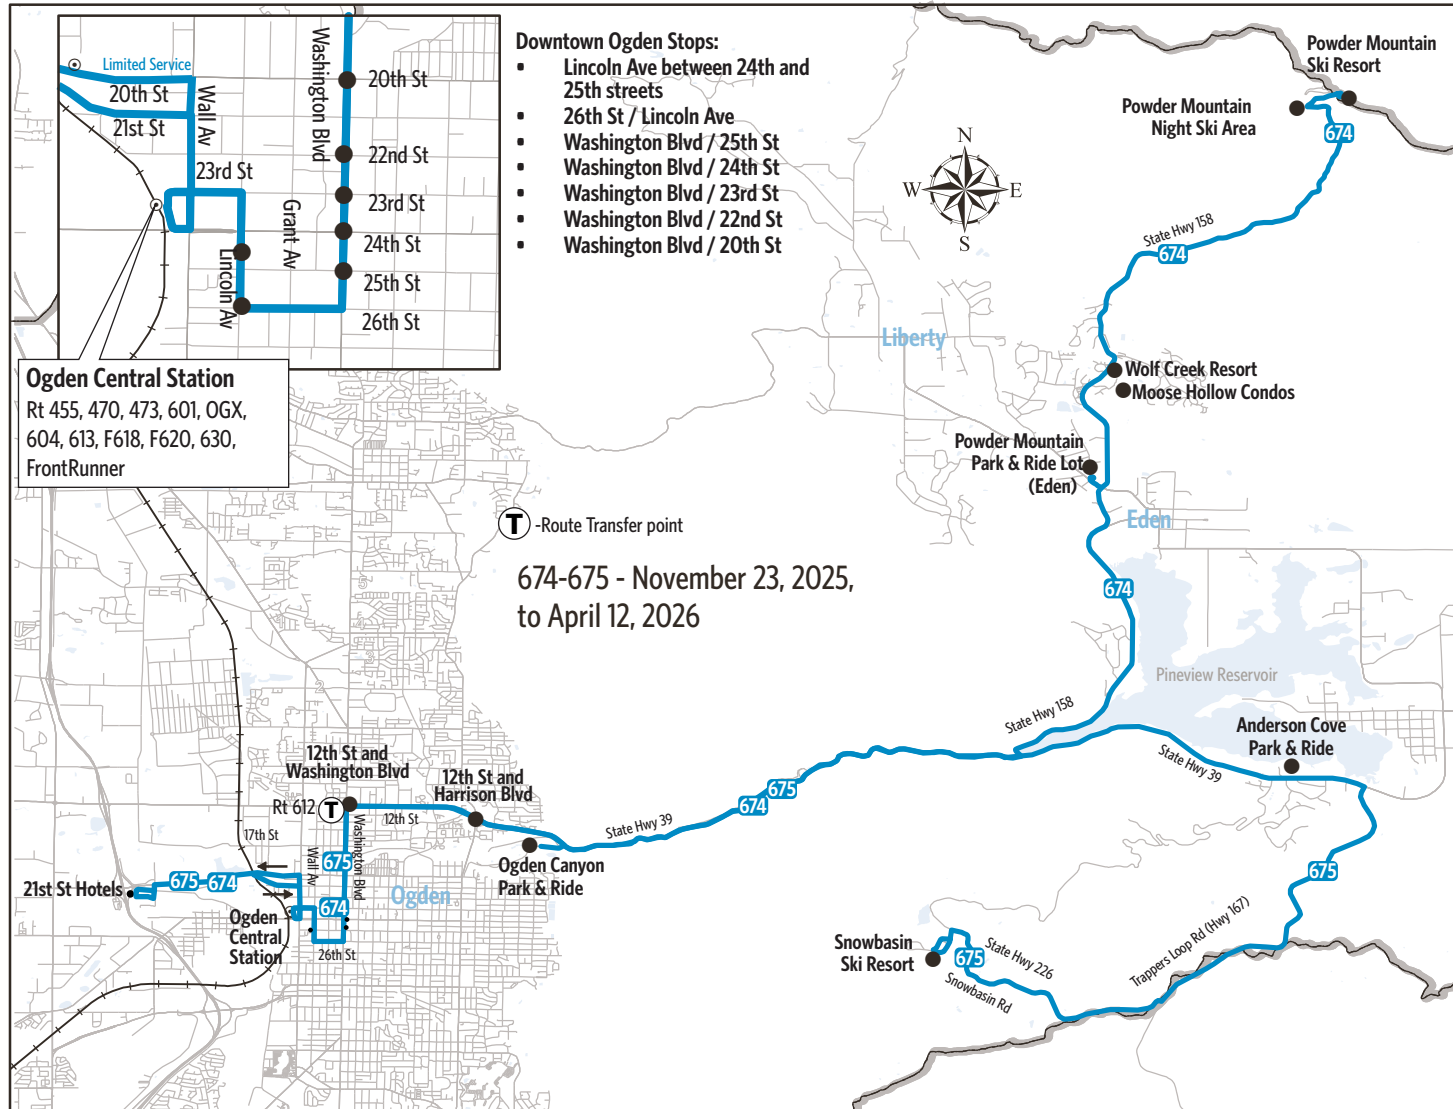

Ogden Ski Service

Route 674 to Powder Mountain Resort Route 675 to Snowbasin Resort

For Information Call 801-RIDE-UTA (801-743-3882)
www.rideuta.com

674, 675

HOW TO USE THIS SCHEDULE

Determine your timepoint based on when you want to leave or when you want to arrive. Read across for your destination and down for your time and direction of travel. A route map is provided to help you relate to the timepoints shown. Weekday, Saturday & Sunday schedules differ from one another.

TRANSFERS

Upon payment of a fare, a transfer is good for travel in any direction, including return trip, for 2 hours until the time cut. The value of a transfer towards a fare on a more expensive service is the regular cash fare.

To Ogden Station

DESTINATION TIMEPOINTS											
Snowbasin Ski Resort	Anderson Cove (Huntsville)	Ogden canyon Park & Ride	12th St & Washington	23rd St & Washington Blvd	25th St & Washington Blvd	26th St & Grant Ave (WB)	21st St Hotels	Ogden Central	21st St Hotels		
1240p	1250p	114p	119p	125p	127p	128p	131p	135p	145p		
140	150	214	219	225	227	228	231	235	245		
240	250	314	319	325	327	328	331	335	345		
330	340	404	409	415	417	418	421	425	435		
415	425	449	454	500	502	503	506	510	520		
445	455	519	524	530	532	533	536	540	550		
515	525	549	554	600	602	603	606	610	620		