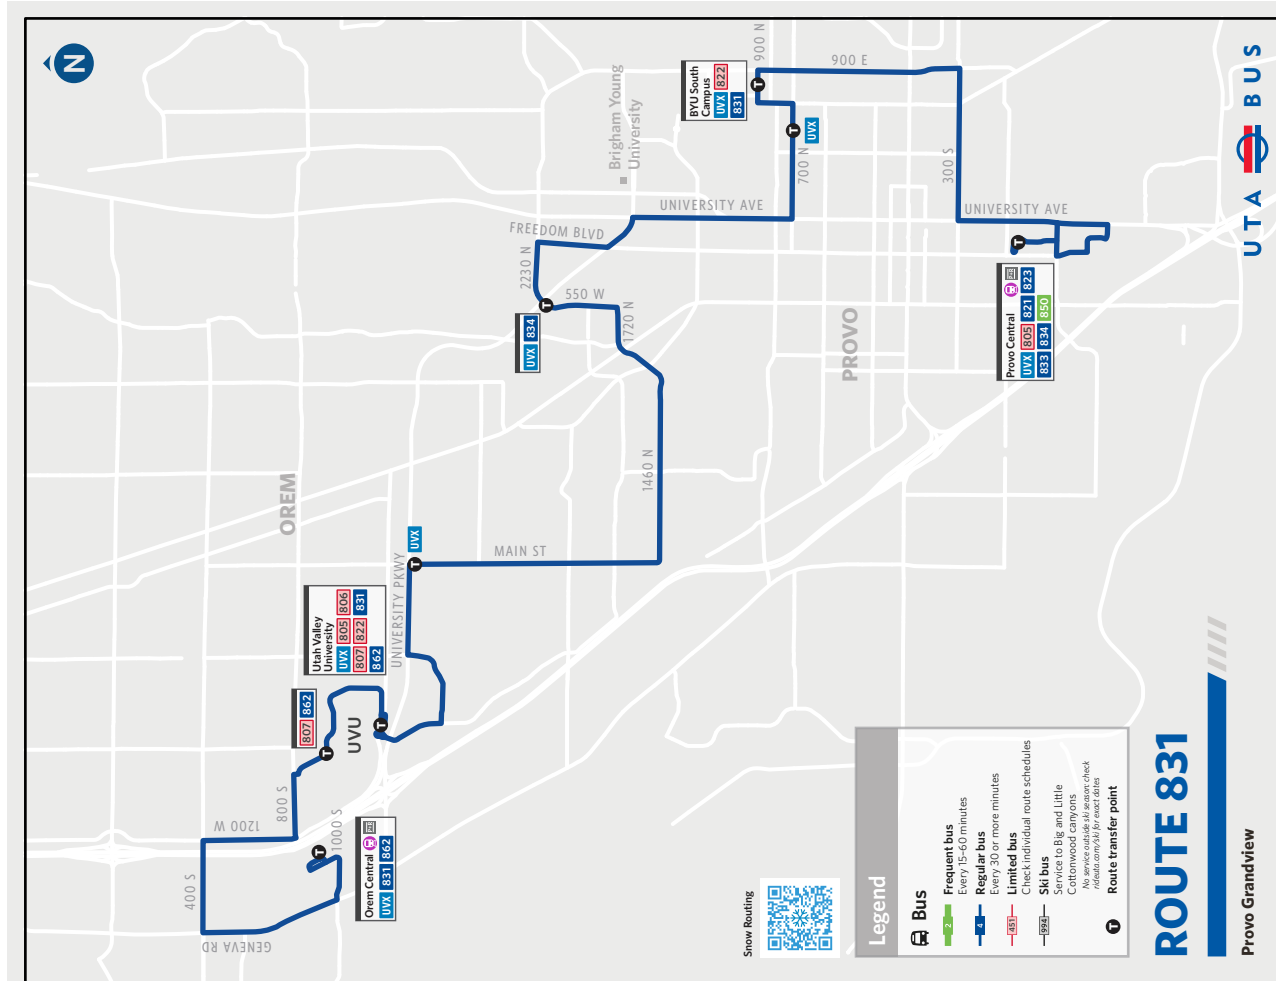

ROUTE 831

INFORMATION
801-RIDE-UTA (801-743-3882)
www.rideuta.com

HOW TO USE THIS SCHEDULE

Determine your timepoint based on when you want to leave or when you want to arrive. Read across for your destination and down for your time and direction of travel. A route map is provided to help you relate to the timepoints shown. Weekday, Saturday, and Sunday schedules may differ from one another.

SATURDAY

North to Orem Station Via UVU

Provo Central Station	BYU South Campus Station	2230 North Station	UVU Station	UVU Library	Orem Central Station
7:04a	7:16a	7:28a	7:45a	7:47a	7:56a
8:04a	8:16a	8:28a	8:45a	8:47a	8:56a
9:04a	9:16a	9:28a	9:45a	9:47a	9:56a
10:04a	10:16a	10:28a	10:45a	10:47a	10:56a
11:04a	11:16a	11:28a	11:45a	11:47a	11:56a
12:04p	12:16p	12:28p	12:45p	12:47p	12:56p
1:04p	1:16p	1:28p	1:45p	1:47p	1:56p
2:04p	2:16p	2:28p	2:45p	2:47p	2:56p
3:04p	3:16p	3:28p	3:45p	3:47p	3:56p
4:04p	4:16p	4:28p	4:45p	4:47p	4:56p
5:04p	5:16p	5:28p	5:45p	5:47p	5:56p
6:04p	6:16p	6:28p	6:45p	6:47p	6:56p
7:04p	7:16p	7:28p	7:45p	7:47p	7:56p