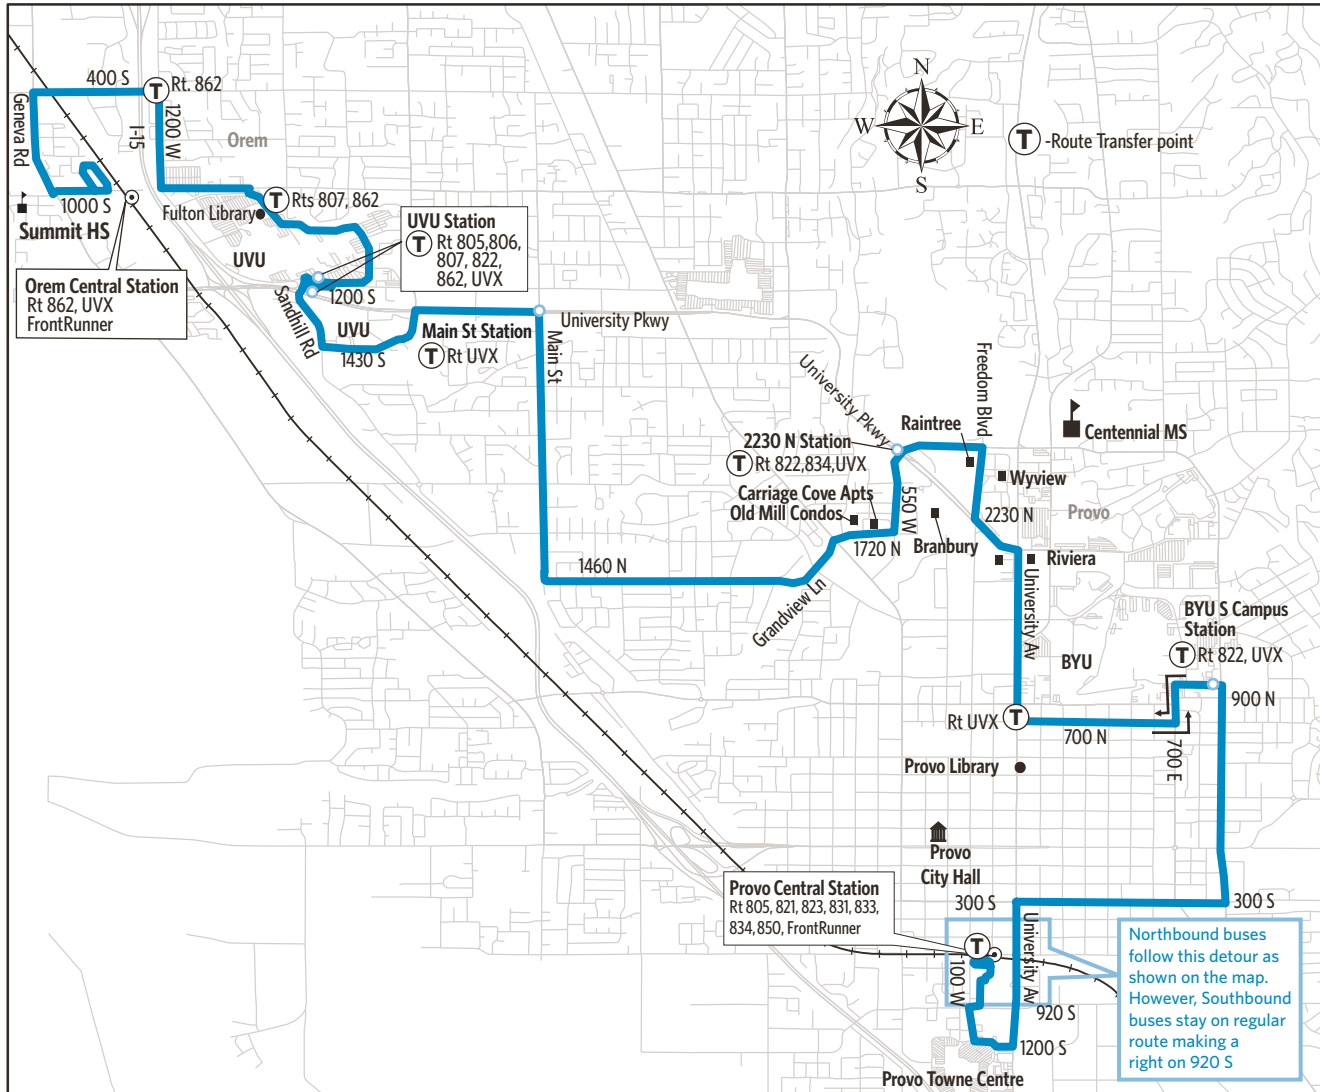

## Route 831 - Provo Grandview

For Information Call 801-RIDE-UTA (801-743-3882)  
www.rideuta.com

#### HOW TO USE THIS SCHEDULE

Determine your timepoint based on when you want to leave or when you want to arrive. Read across for your destination and down for your time and direction of travel. A route map is provided to help you relate to the timepoints shown. Weekday, Saturday & Sunday schedules differ from one another.

#### TRANSFERS

Upon payment of a fare, a transfer is good for travel in any direction, including return trip, for 2 hours until the time cut. The value of a transfer towards a fare on a more expensive service is the regular cash fare.

## PAY WITH UTA GoRide.

Available in the App Store  
and Google Play.

Timepoints are approximate and may vary due to road and traffic conditions