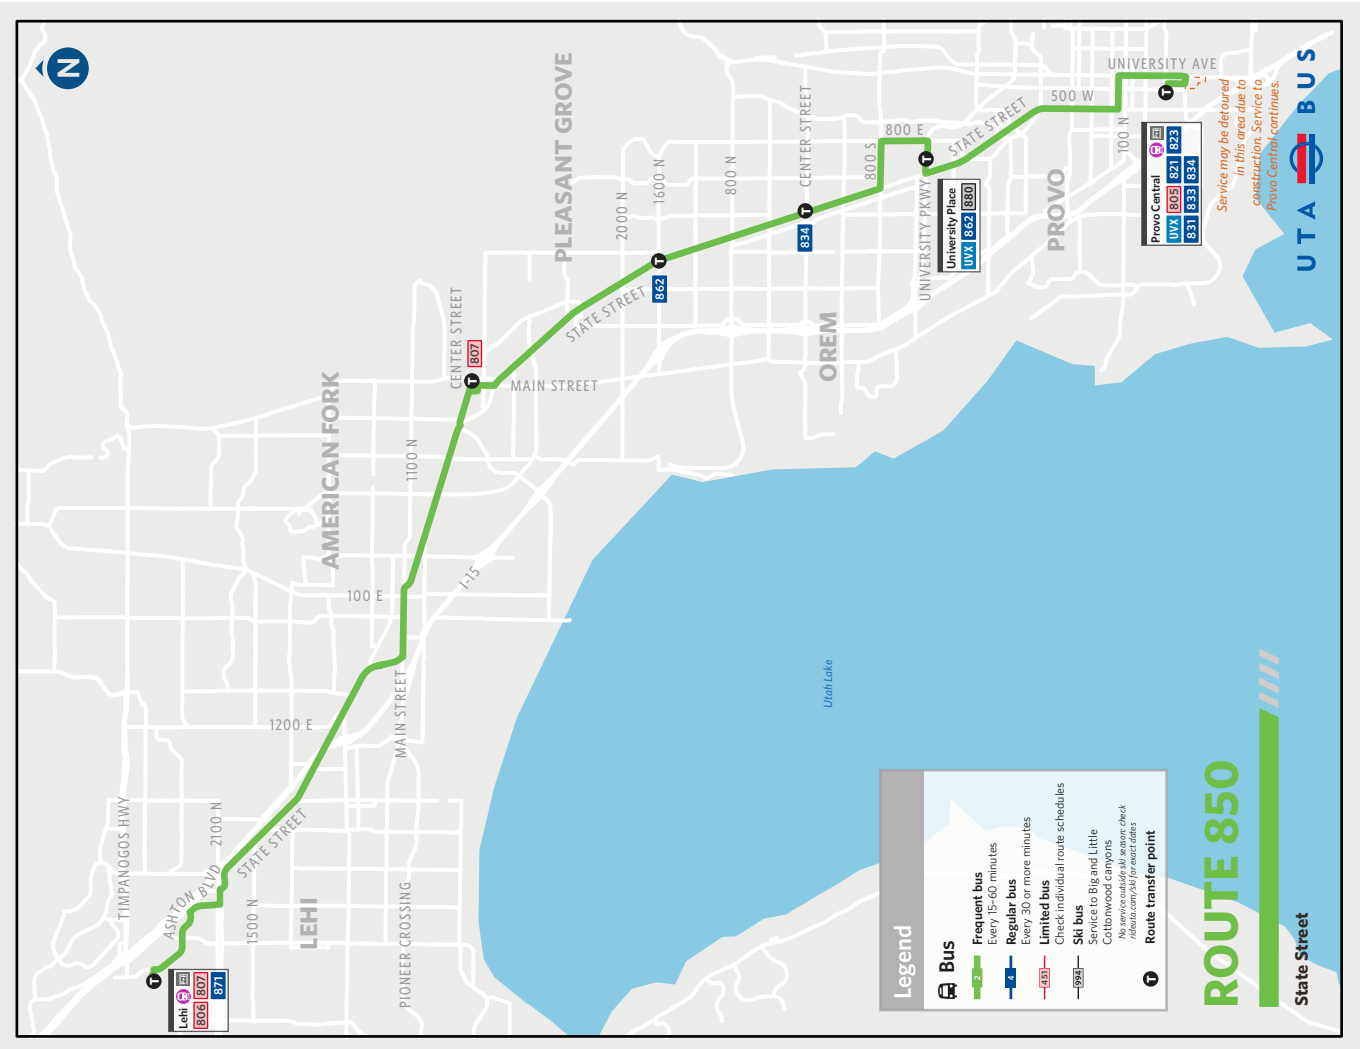

ROUTE 850

SEE SOMETHING? SAY SOMETHING!

To contact UTA Police:
Call 801-287-EYES (801-287-3937)
Text UTATIP and your tip to 274637

PLAN AND PAY WITH transit*

Available in the App Store
and Google Play

INTERPRETER

Visit rideuta.com/snow for information about snow routing.

850

State Street

Lehi

Lehi Station (FrontRunner)

American Fork

Pleasant Grove

Lindon

University Place Station

Utah Valley Regional Medical Center

Provo City Center

Provo Central Station (FrontRunner)